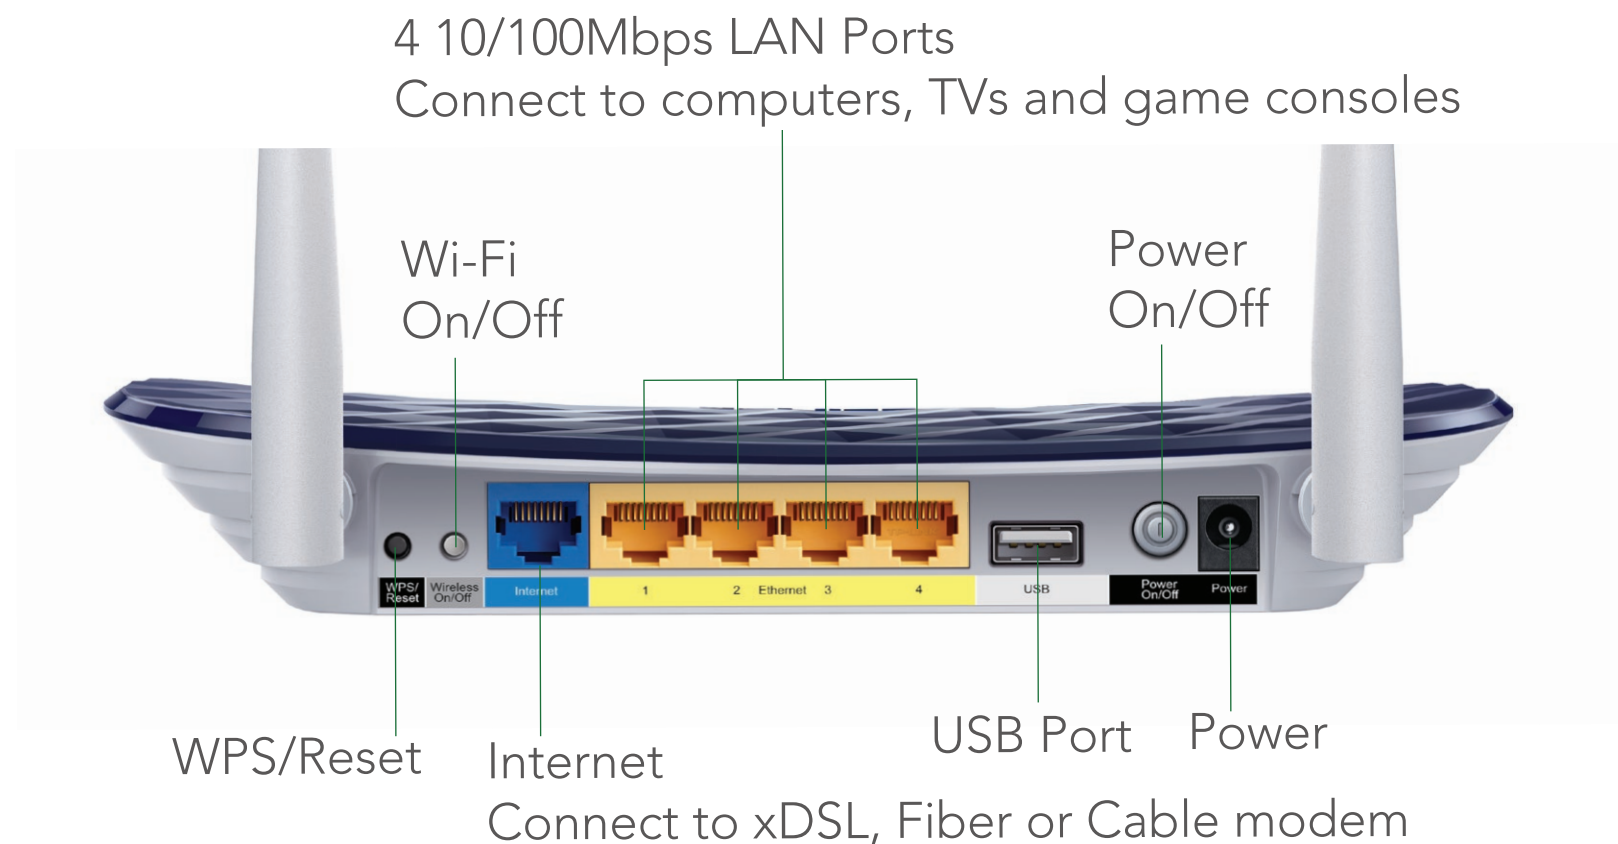

Tether App

Easy Network Management at Your Fingertips

TP-LINK Tether provides the easiest way to access and manage the router on your iOS and Android devices. From Setup to Parental Control, Tether provides a simple, intuitive user interface to see what the status of your router is, who's online and what their privileges are. TP-LINK Tether is going to be adaptable to more router models.

Specifications

Hardware

- **Ethernet Ports:** 4 10/100Mbps LAN Ports & 1 10/100Mbps WAN Port
- **USB Port:** 1 USB 2.0 Port
- **Button:** WPS/Reset Button, Wireless On/Off Button, Power On/Off Button
- **External Power Supply:** 12V/1A
- **Dimensions (W x D x H):** 9.1 x 5.7 x 1.4 in. (230 x 144 x 35mm)
- **Antenna:** 2 dual band fixed antennas