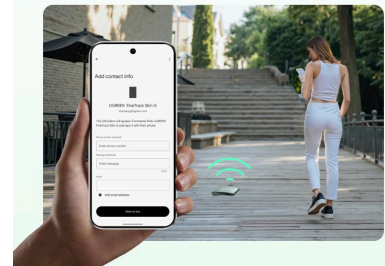

Nearby Search with Beep Alert

Tap the “Play Sound” button to make SlimG emit a clear alert tone, helping you quickly locate misplaced items around you without stress.

Smart Lost-Item Reminder

Receive a pop-up notification when your item is left behind, and tap “Get Directions” to instantly navigate to its last known location with ease.

Core Strengths

Reminder for Lost Pop-up Window

Click "Get directions" to quickly locate your lost item

Device for Sharing

Click the "Share device" button to let your family or friends help you locate the item