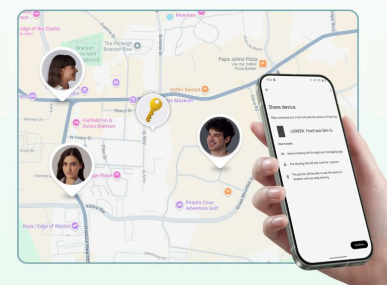

Nearby Search with Beep Alert

Tap the “Play Sound” button to make SlimG emit a clear alert tone, helping you quickly locate misplaced items around you without stress.

Smart Lost-Item Reminder

Receive a pop-up notification when your item is left behind, and tap “Get Directions” to instantly navigate to its last known location with ease.

Core Strengths

Reminder for Lost Pop-up Window

Click "Get directions" to quickly locate your lost item

Device for Sharing

Click the "Share device" button to let your family or friends help you locate the item