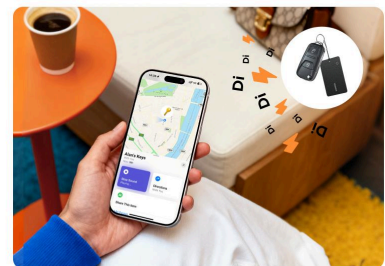

Find Nearby, Ring Loud up to 80dB

Quickly locate your lost item by playing a loud sound