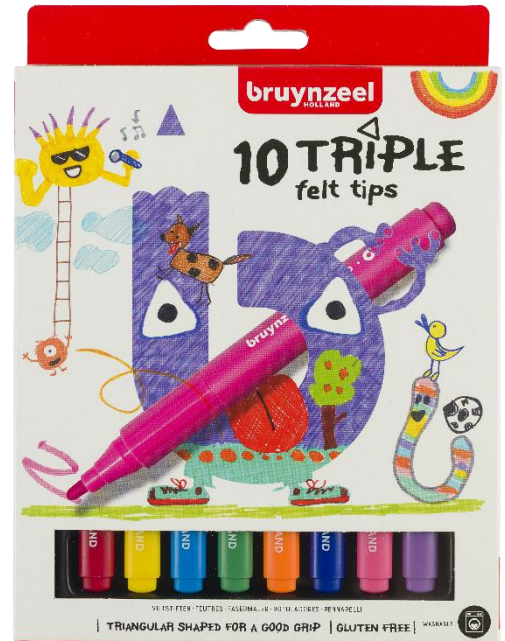

60119012 – BZL/BRUYNZEEL 10 TRIPLE FELT TIPS

The most educational fibre tip pen for those just beginning to draw, thanks to the special triangular shape which allows children to hold the pencil properly.

Product benefits

- Ergonomic triangular grip.
- The ink will wash out of most fabrics.
- 10 bright colours.
-

Sales features

- An absolute must within a children's colouring range and part of an extensive children's colouring product line.
- Reliable Bruynzeel quality.

Target group, suitable for age:

4+

Content:

12

Colours:

M

For thin lines and medium-sized areas

Harmonised Statistic Code: 96082000