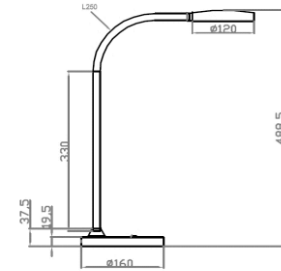

LED light by cep

Flex LED lamp
Ref. Cled-0290

Description

A sleek and stylish LED lamp, perfect for creating a warm atmosphere at home or in the office.

Flexible metal arm

Adjustable head

Colour rendering index (IRC): >80

Intensity dimmer : Max 300 Lumen.

Lifespan : 50 000h.

Light beam Cm/Lux : 30 cm / 830 Lux.

Colour temperature (Kelvin) : 3000°K±10%.

Power on (PonMax) : 5,46 W.

Maximum height : 55 cm

Dim. arm : 60 cm

Steel and ABS

Origin: China

This luminaire contains a Class G source. Steel and plastic 100% recyclable.

Availables references

Ref.	Cep Code	Barcode unit	Barcode box	Gencod cardboard	Barcode Pallet
CLED-0290 White	2002900021	3462159012773	3462159012773	3462159012780	
CLED-0290 Black	2002900011	3462159012797	3462159012797	3462159012803	
CLED-0290 Mint	2002900091	3462159014159	3462159014166	3462159014173	

Customs number

94052140

Logistical data

Ref.	PRODUCT		BOX				CARDBOARD				PALLET			
	Dimensions mm	Weight Unit. Kg	PCB	Dimensions mm	Gross Weight kg	Net Weight kg	PCB	Dimensions mm	Gross Weight kg	Net Weight kg	PCB	Dimensions mm	Gross Weight kg	Net Weight kg
CLED-0290	160 x 160 x Hmax 600mm.	1020 g	1	170*170*435		1,215	9	525*525*450		11,535		1200*1000*2250	192