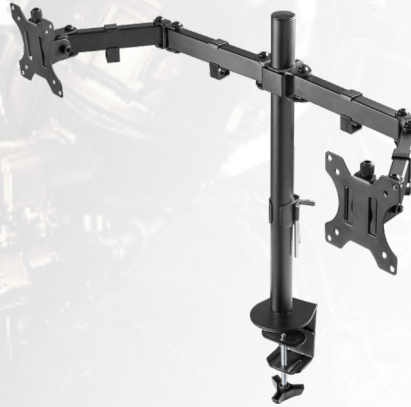

Full motion desk mount arm

For dual 13" - 32" monitors

- Swivel +90°-90°
- Rotate +180°-180°
- Tilt up & down +45°-45°
- Free height adjustment

DELTAACO GAMING

Full motion desk mount arm GAM-040

PRODUCT DATA

Category:	Gaming
Features:	Built-in cable management, free height adjustment, clamp or grommet installation, slot for the hex keys, screen alignment on top of the VESA plates, quick release VESA plates.
Swivel:	+ 90° - 90°
Tilt up & down:	+ 45°- 45°
Screen rotation:	+ 180° - 180°
Arm extension:	Up to 46 cm (depth and measurements are subject to variation)
Material:	Steel
VESA compatibility:	75 x 75, 100 x 100 The capacity of the desk may change the capacity of the arm.
Material compatibility:	Recommended desks are: Wooden, fiberboard, particle board. Not recommended desks are: Honeycomb structure, recycled paper or sandwich structured with hollow pockets.

PACKAGING

Package contents:	Monitor arm, cable clip and manual.
-------------------	-------------------------------------

-Image may differ from the actual package