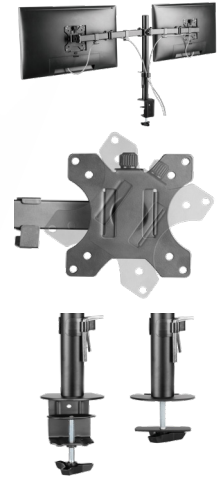

Full motion desk mount arm

For dual 13" - 32" monitors

- Swivel +90°-90°
- Rotate +180°-180°
- Tilt up & down +45°-45°
- Free height adjustment

DELTAACO GAMING

Full motion desk mount arm GAM-040

PRODUCT DATA

Category:	Gaming
Features:	Built-in cable management, free height adjustment, clamp or grommet installation, slot for the hex keys, screen alignment on top of the VESA plates, quick release VESA plates.
Swivel:	+ 90° - 90°
Tilt up & down:	+ 45°- 45°
Screen rotation:	+ 180° - 180°
Arm extension:	Up to 46 cm (depth and measurements are subject to variation)
Material:	Steel
VESA compatibility:	75 x 75, 100 x 100 The capacity of the desk may change the capacity of the arm.
Material compatibility:	Recommended desks are: Wooden, fiberboard, particle board. Not recommended desks are: Honeycomb structure, recycled paper or sandwich structured with hollow pockets.

LOGISTICS DATA

Article number:	GAM-040
Brand:	DELTAACO GAMING
EAN Code:	7333048033123
Country of origin:	China
Custom tariff number:	83024900
Master carton packing unit:	N/A
Master carton gross weight:	N/A
Master carton dimensions:	N/A
Package type:	Box
Package weight:	N/A
Package dimensions:	N/A

PACKAGING

Package contents:	Monitor arm, cable clip and manual.
-------------------	-------------------------------------

-Image may differ from the actual package