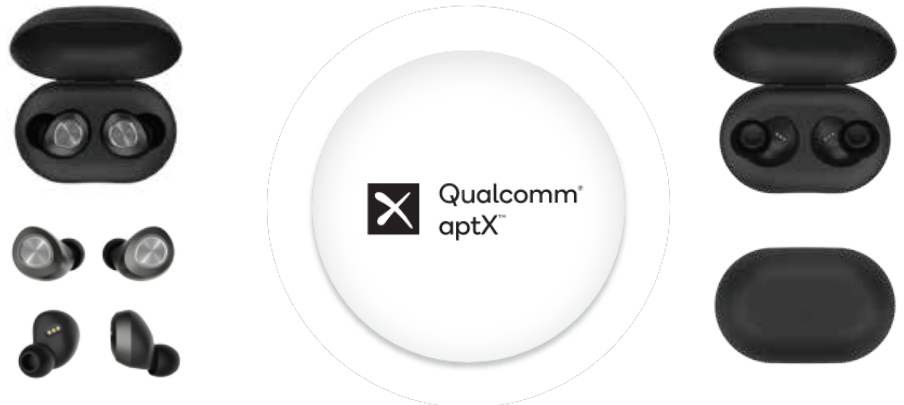

HT10 PRO

TRUE WIRELESS BLUETOOTH HEADSET

LENOVO EQ
TECHNOLOGY

EXTRA BASS &
PURE MUSIC

SIRI & VOICE
CONTROL

QUALCOMM APTX

BT 5.0 WITH
10M DISTANCE

IPX5

SWEAT & WATER
RESISTANT

8H PLAYING TIME
200H STAND BY

DUAL
MICROPHONE

PERFECT
FIT GEL TIPS

Quiet Down & Listen

The Lenovo HT10-Pro In-Ear True Wireless Earbuds are our most advanced Earbuds yet!

Together, the buds and case offer up to 48 hours of playtime combining Lenovo EQ Technology and supporting Qualcomm aptX audio. The HT10-Pro delivers HD sound quality and minimal audio lag for all your entertainment, no matter where you are or what you are doing.

Adjust the sound to your preference with EQ tech jumping from Extra Bass or Pure Music to match your mood. Sleek and easy-fit design includes three different size gel-tips for comfortable use all-day.

PRODUCT SPECIFICATION:

Model:	HT10 Pro
Chipset:	Qualcomm QCC3020
Bluetooth Features:	A2DP, HFP, HSP, AVRCP, APTX
Bluetooth:	Bluetooth Version 5.0
Range:	10 metres
Voice control:	SIRI Voice Function
Music time:	8 hours
Talk time:	8.5 hours
Standby time:	200 hours
Charging time:	≤ 2 hours
Cell Type:	Lithium Polymer
Battery case:	3.7V/800mAh
Battery earbuds:	3.7V/60mAh