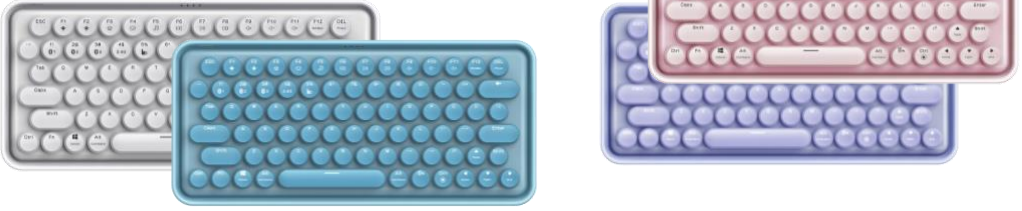

Multi-mode Wireless Mechanical Keyboard

Ralemo Pre 5

Multi-mode wireless connection

Instant switch among multiple devices

Modern vintage design with mechanical keys

Fn multimedia hotkeys

Eco-friendly rechargeable battery

Multi-mode Wireless Mechanical Keyboard

Ralemo Pre5

Ralemo Pre 5 combines premium materials and a modern design with a cool vintage style. This wireless keyboard will not only draw attention to your setup but also boasts multiple premium features. Mechanical keys ensure maximum typing comfort and superior key accuracy thanks to the full conflict-free design. Ralemo Pre 5 features Rapoo's multi-mode wireless connection— via reliable 2.4GHz wireless transmission, Bluetooth 3.0 and 5.0 –

enabling you to connect simultaneously to multiple devices and change (pair automatically) among them. In case you still prefer using your keyboard the old-school way, it also supports wired mode. The multimedia hotkeys and adjustable LED backlight complete the convenience of this one-of-a-kind keyboard. To make it even better, it also features a rechargeable battery so you can enjoy wireless freedom without having to replace batteries.

► Mechanical keys

Maximum typing comfort even with long texts: The mechanical keys are designed to offer maximum typing comfort at all times and have a lifespan of up to 50 million operations.

► Eco-friendly rechargeable battery